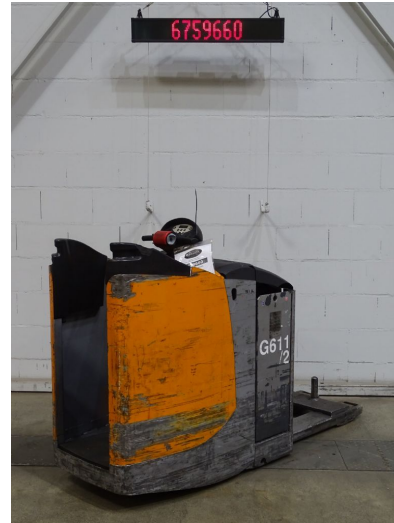

Still EXU-S24/SONDER

6759660

Capacity:	2400 kg
YOM:	2014
Running hours:	3626 h
Engine type:	Electric
Fork length:	870 mm
Tyres:	Vulkollan
Battery:	Yes 24V 465Ah
Weight without battery:	747 kg