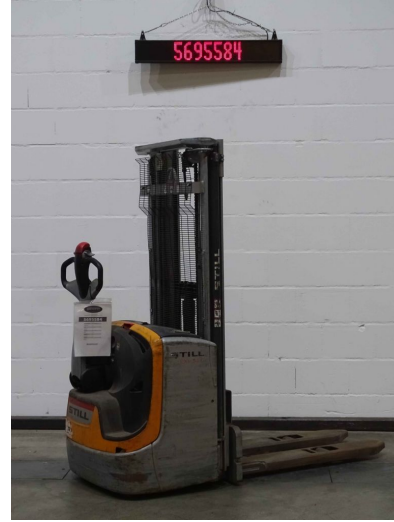

Still EXV14C

5695584

<b>Capacity:</b>	1400 kg
<b>YOM:</b>	2017
<b>Running hours:</b>	1214 h
<b>Engine type:</b>	Electric
<b>Mast type:</b>	Triplex
<b>Closed height:</b>	1915 mm
<b>Lift height:</b>	4266 mm
<b>Fork length:</b>	1150 mm
<b>Battery:</b>	Yes 24V
<b>Weight without battery:</b>	987 kg