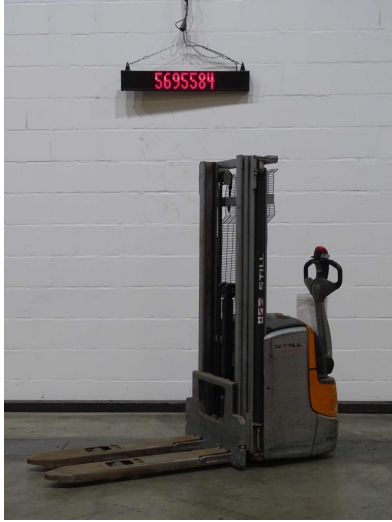

Still EXV14C

5695584

<b>Capacity:</b>	1400 kg
<b>YOM:</b>	2017
<b>Running hours:</b>	1214 h
<b>Engine type:</b>	Electric
<b>Mast type:</b>	Triplex
<b>Closed height:</b>	1915 mm
<b>Lift height:</b>	4266 mm
<b>Fork length:</b>	1150 mm
<b>Battery:</b>	Yes 24V
<b>Weight without battery:</b>	987 kg